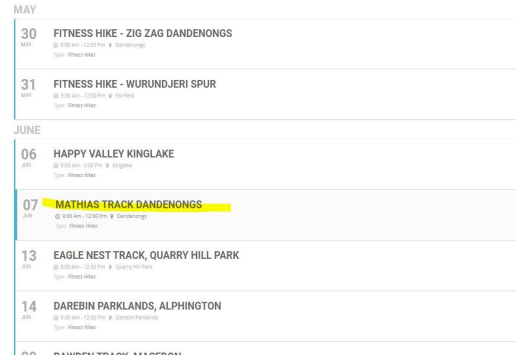

How to use a Gift Card or Coupon

Gift Card Format is TWO NUMBERS and SIX LETTERS Eg: 1ABC-3CBA

Coupon Format is a long set of random numbers and letters EG: tsap6gtk4of7kjes9d

STEP 1

Find the Event you want in our Calendar page, via a link from the site, or from the drop down tabs on the menu.

STEP 2

Add the Event you want to your Cart on the ticket page. Then proceed to the **CART PAGE** to apply discounts

STEP 3

On the Cart Page, add your Gift Voucher or Coupon in the appropriate space and Apply. Your cart amount will change