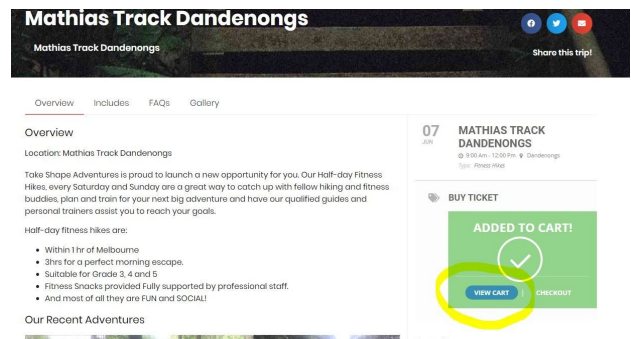

How to use a Gift Card or Coupon

Gift Card Format is TWO NUMBERS and SIX LETTERS Eg: 1ABC-3CBA

Coupon Format is a long set of random numbers and letters EG: tsap6gtk4of7kjes9d

STEP 1

Find the Event you want in our Calendar page, via a link from the site, or from the drop down tabs on the menu.

STEP 2

Add the Event you want to your Cart on the ticket page. Then proceed to the **CART PAGE** to apply discounts

STEP 3

On the Cart Page, add your Gift Voucher or Coupon in the appropriate space and Apply. Your cart amount will change