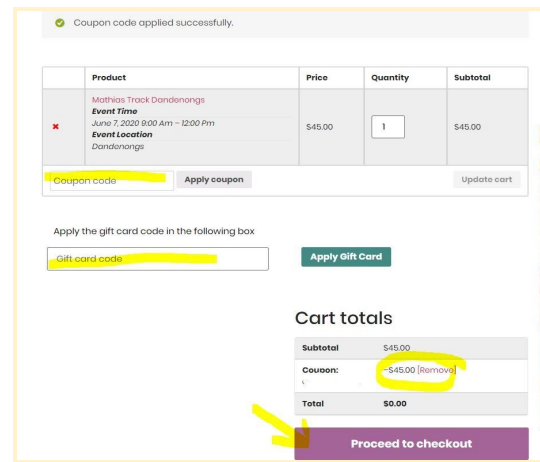

How to use a Gift Card or Coupon

Gift Card Format is TWO NUMBERS and SIX LETTERS Eg: 1ABC-3CBA

Coupon Format is a long set of random numbers and letters EG: tsap6gtk4of7kjes9d

STEP 1

Find the Event you want in our Calendar page, via a link from the site, or from the drop down tabs on the menu.

STEP 2

Add the Event you want to your Cart on the ticket page. Then proceed to the **CART PAGE** to apply discounts

STEP 3

On the Cart Page, add your Gift Voucher or Coupon in the appropriate space and Apply. Your cart amount will change